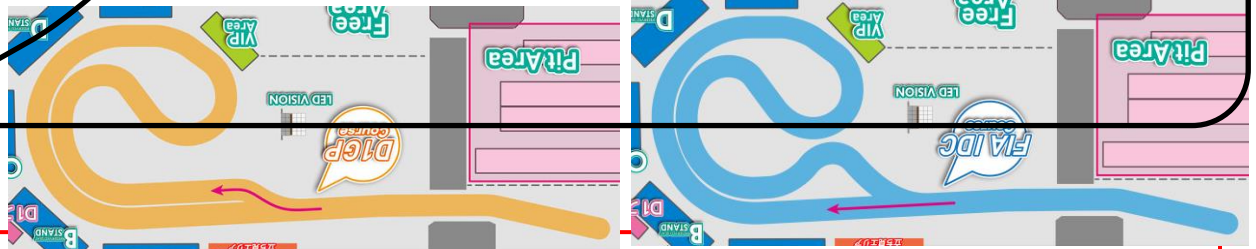

**Track Layout
DR1GP King Of RC Nations
Round 12
at Yatabe Arena**

審査員席

入水台

PIT